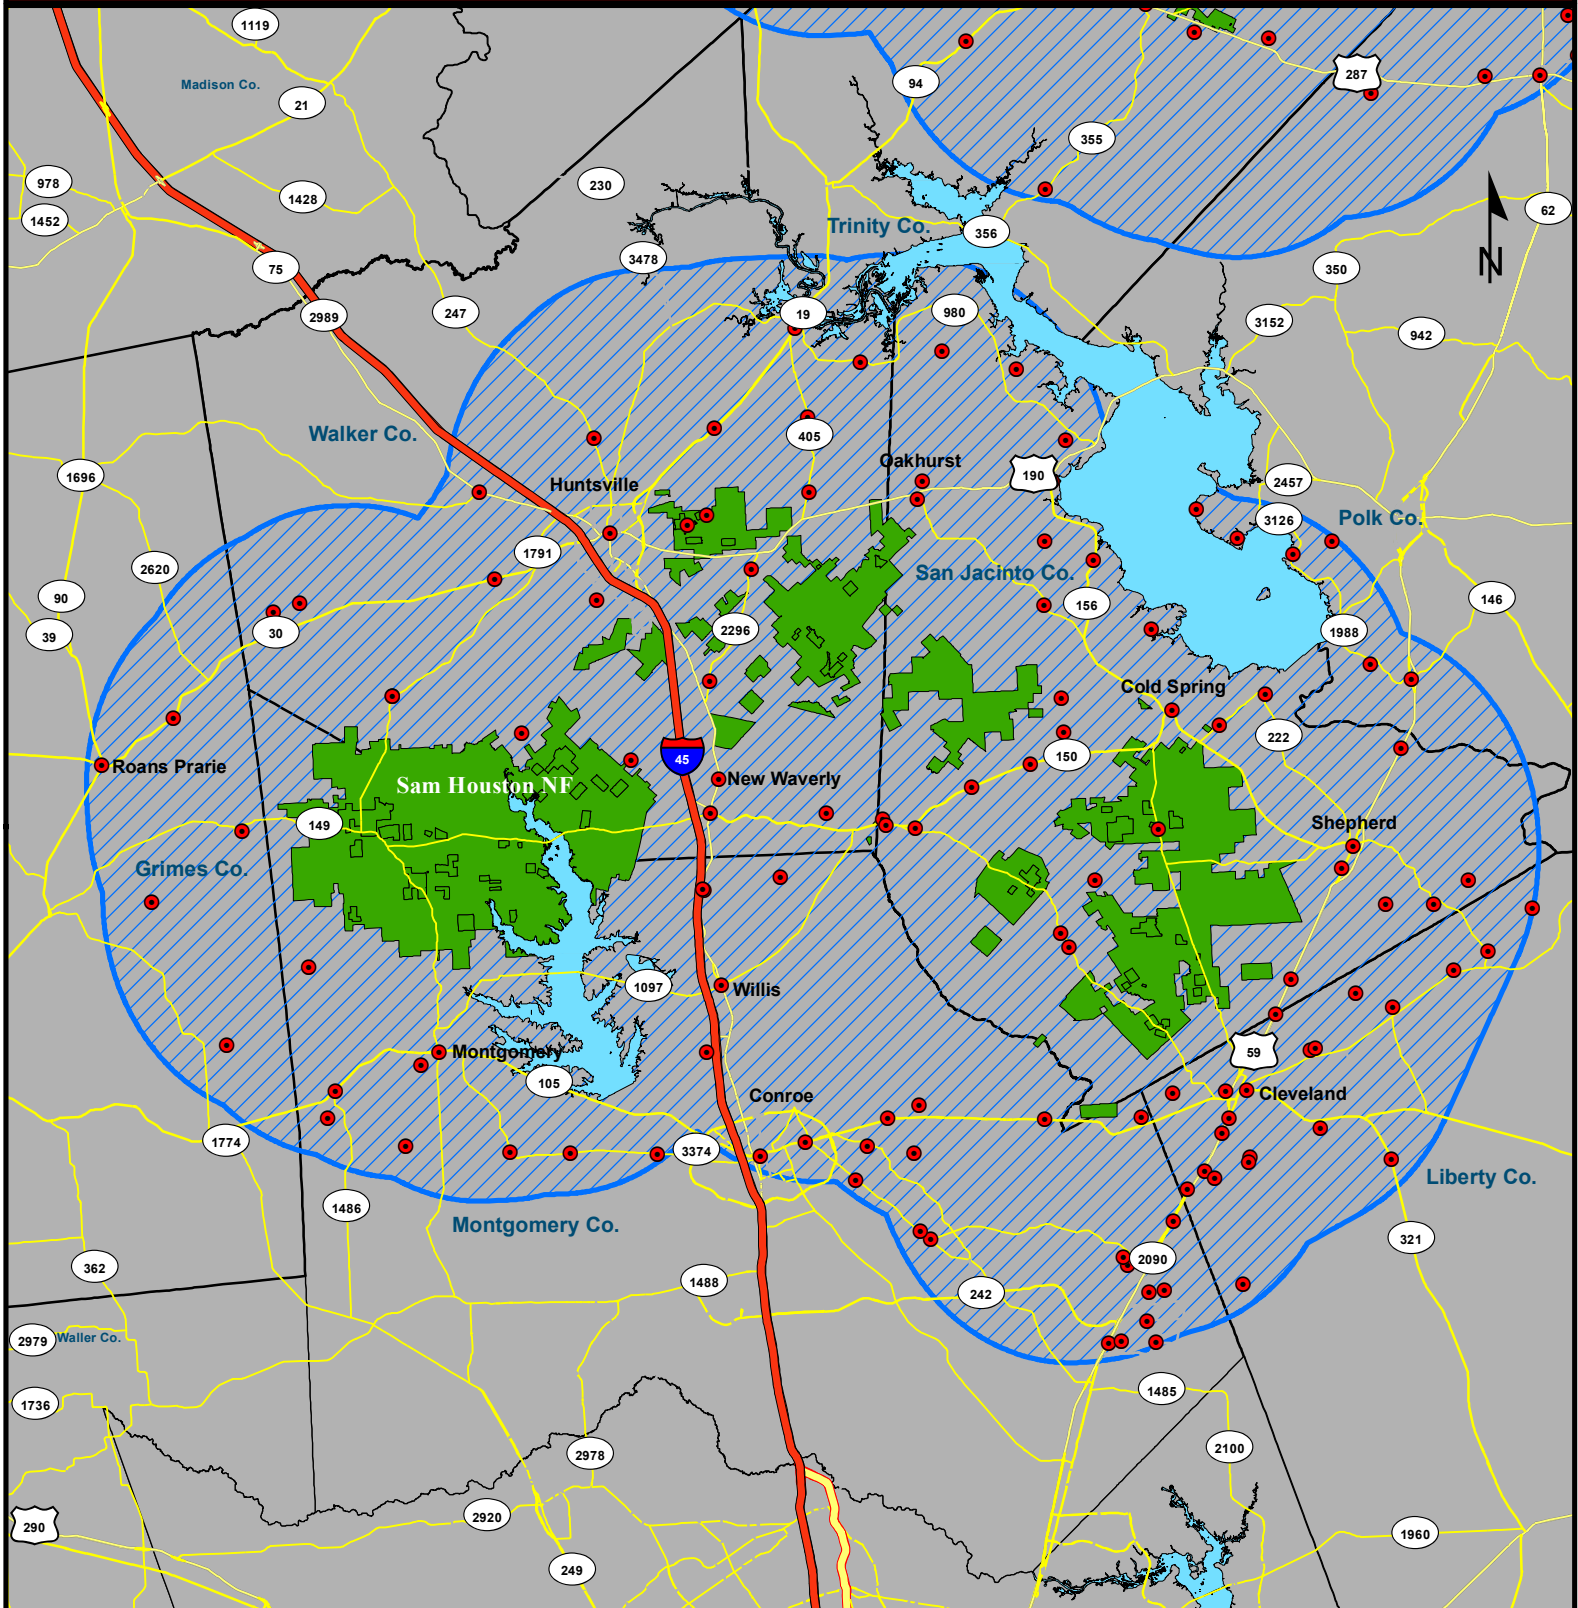

Community Protection Program Sam Houston National Forest Communities

- Sam Houston National Forest Boundary
- Sam Houston National Forest 10 mile eligible area
- 117 - Communities within 10 mile eligible area

- Cities within 10 Mile Buffer**
- | | | |
|-------------|--------------|----------------|
| Riverside | Conroe | Patton Village |
| Point Blank | Cut&Shoot | Willis |
| Cold Spring | Willis | |
| Goodrich | New Waverly | |
| Shepherd | Huntsville | |
| Cleveland | Montgomery | |
| Plum Grove | Roman Forest | |
| Splendora | Wood Branch | |